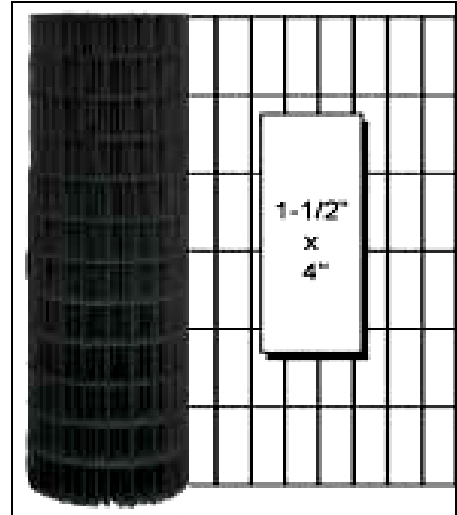

COURTHOUSE ESTATES APPROVED FENCING

CITY OF VIRGINIA BEACH
APPROVED WIRE MESH FOR POOLS

1-1/2" x 4" x 14

3 RAIL
VINYL
FENCE

3 DOG
EARED
FENCE

SHADOW
BOX
FENCE